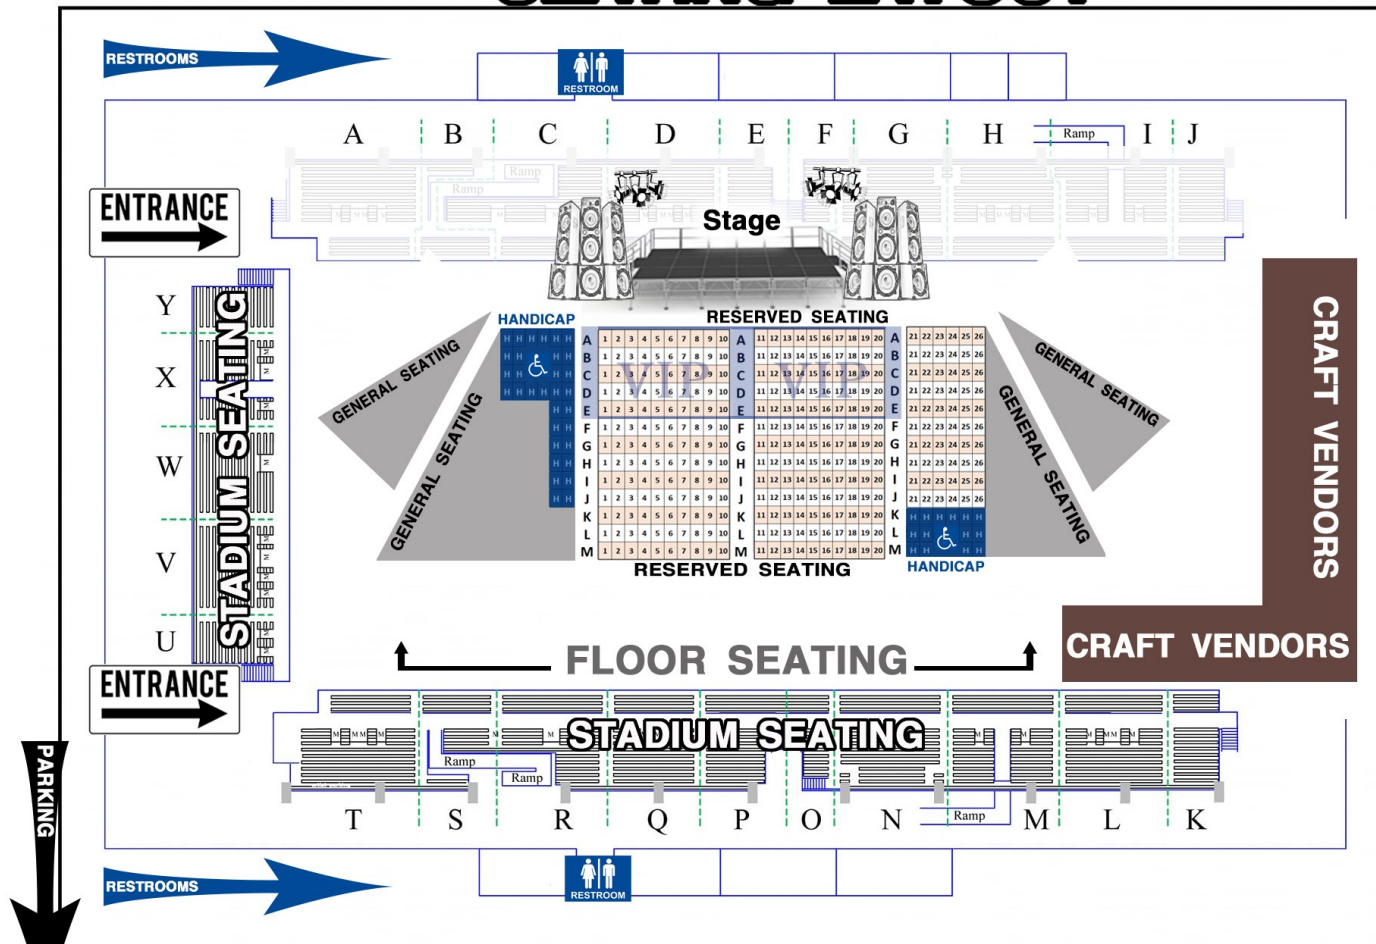

Evans Media Source PRESENTS Yeehaw Music Fest

(386) 385-3500
www.EvansMediaSource.com

SEATING LAYOUT

Artist & Staff Parking

OKEECHOBEE AGRI CIVIC CENTER 4601 FL-710 E, Okeechobee, FL 34974